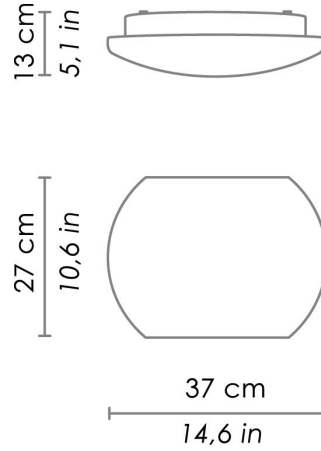

CHIUSA

WALL

Wall-ceiling lamps with diffuser in mouth-blown, satin-finish opal triplex glass; matt white painted metal frame. The product is suitable for indoor use only.

CODE COLOR

ZA-LL5501-

White

DIMENSIONS AND HOLES

Dimensions

27 - 37 - 13 cm / 10,6 - 14,6 - 5,1 in

ILLUMINOTECHNICAL SPECIFICATIONS

Source	E26
Type	Bulb E26
Total Watt	2 x 60 HS

ILLUMINOTECHNICAL SPECIFICATIONS

Driver	N/A
Voltage	120 V
Frequency	50/60 Hz